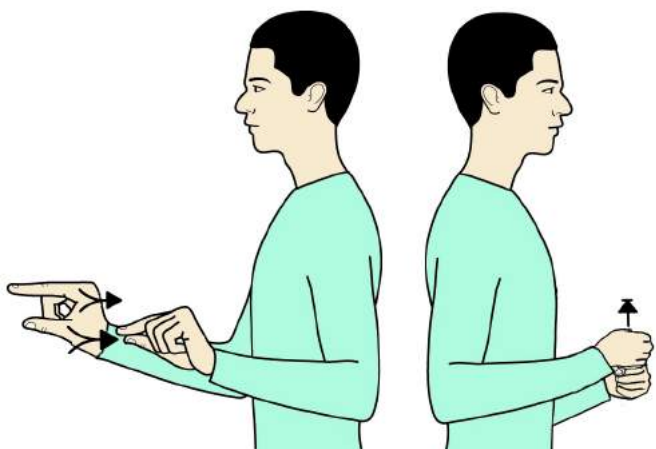

VOICE

Working "V" hand (palm back/down, pointing back/up) taps throat and moves firmly forward.

RESPECT

Working index hand points to side of temple; then closed hands (palms in, pointing forward) held together make two short movements forwards/down maintaining contact.

Directional sign.

Signalong
the communication charity
charity no: 1039788

BRITISH VALUES

Open hands (palms down, pointing forward) make two sharp downward movements; then open hands (palm back, pointing in) held against body, working hand above.

Repeat.

BRITISH VALUES

DEMOCRACY

Open pinched hands (palms forward, pointing up) move back to signer, alternately becoming closed pinched hands; then make letter shape "G"; formation makes sharp upward movement.